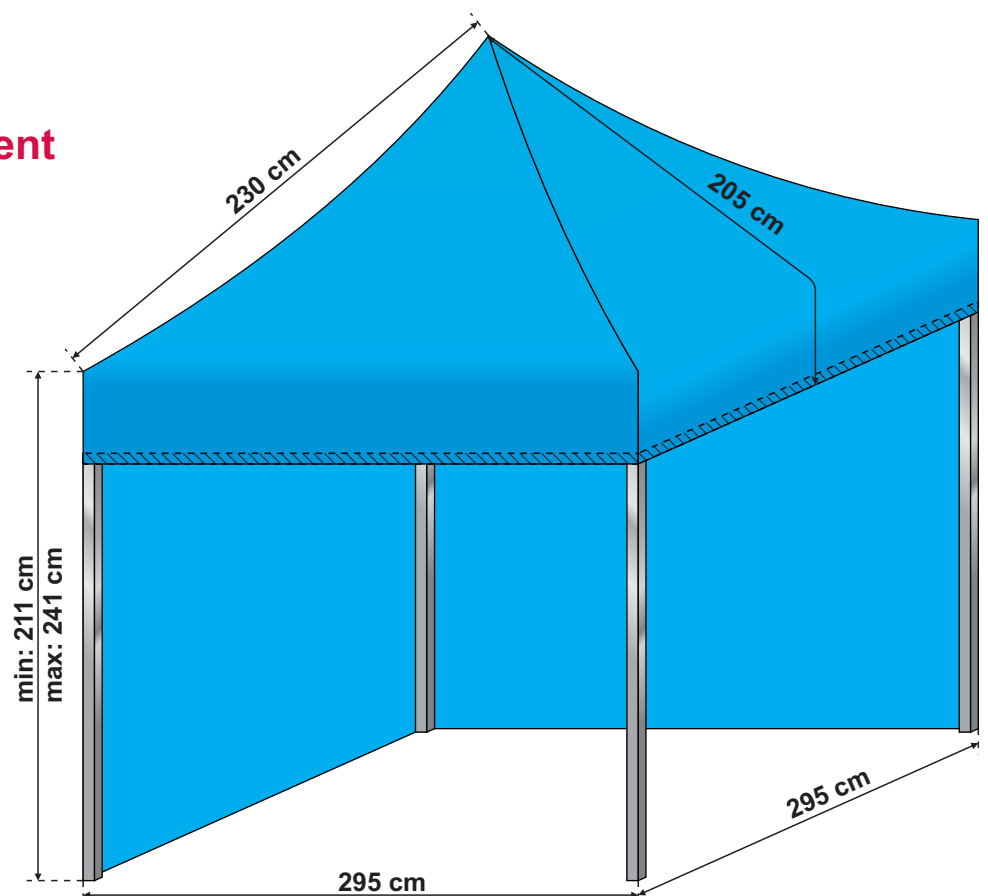

Expo Tent (textile)

The templates contain overlapping.

What do the particular colours mean:

-  main printing area of the Expo Tent
-  overlapping

Expo Tent (PVC)

TOP (x4)

SIDE WALL (x4)

The templates contain overlapping.

What do the particular colours mean:

-  main printing area of the Expo Tent
-  overlapping