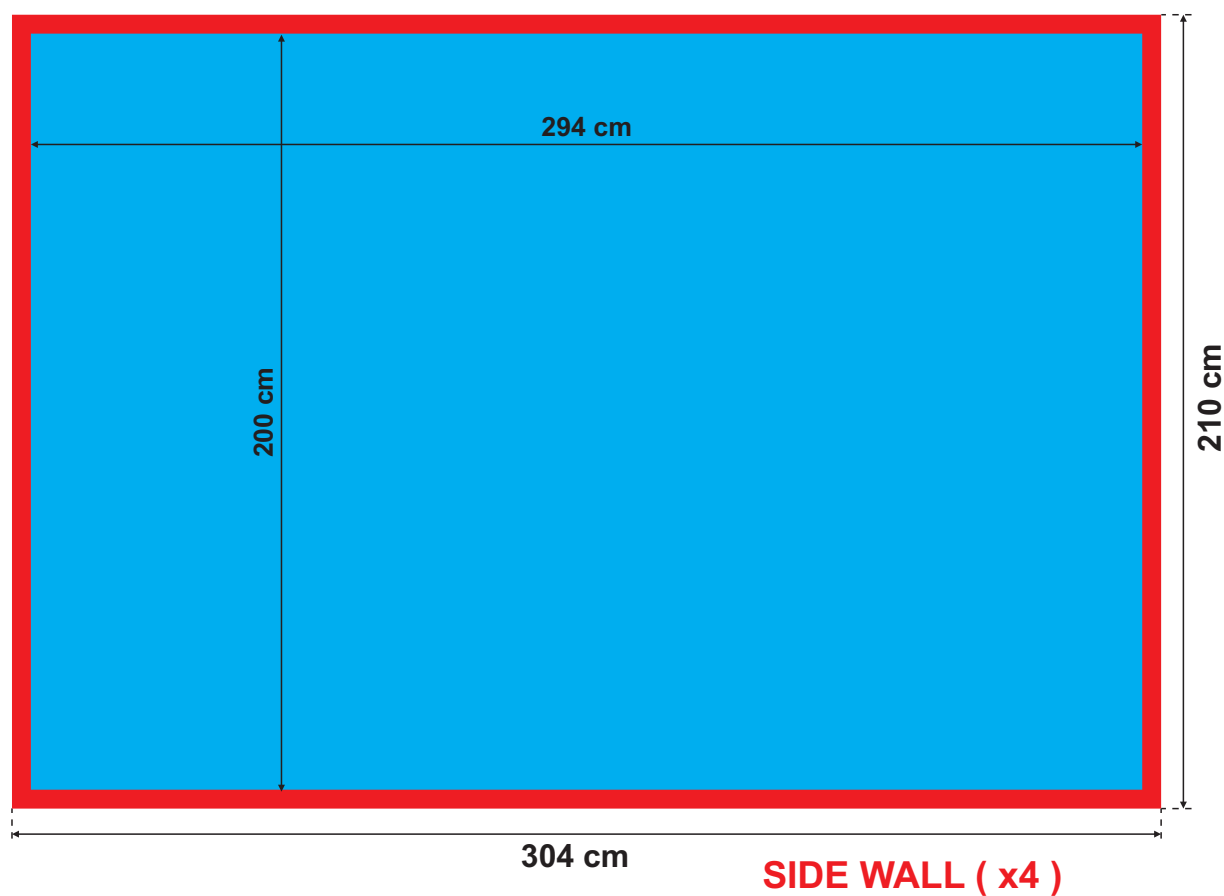

Expo Tent (textile)

The templates contain overlapping.

What do the particular colours mean:

-  main printing area of the Expo Tent
-  overlapping

Expo Tent (PVC)

TOP (x4)

SIDE WALL (x4)

The templates contain overlapping.

What do the particular colours mean:

-  main printing area of the Expo Tent
-  overlapping