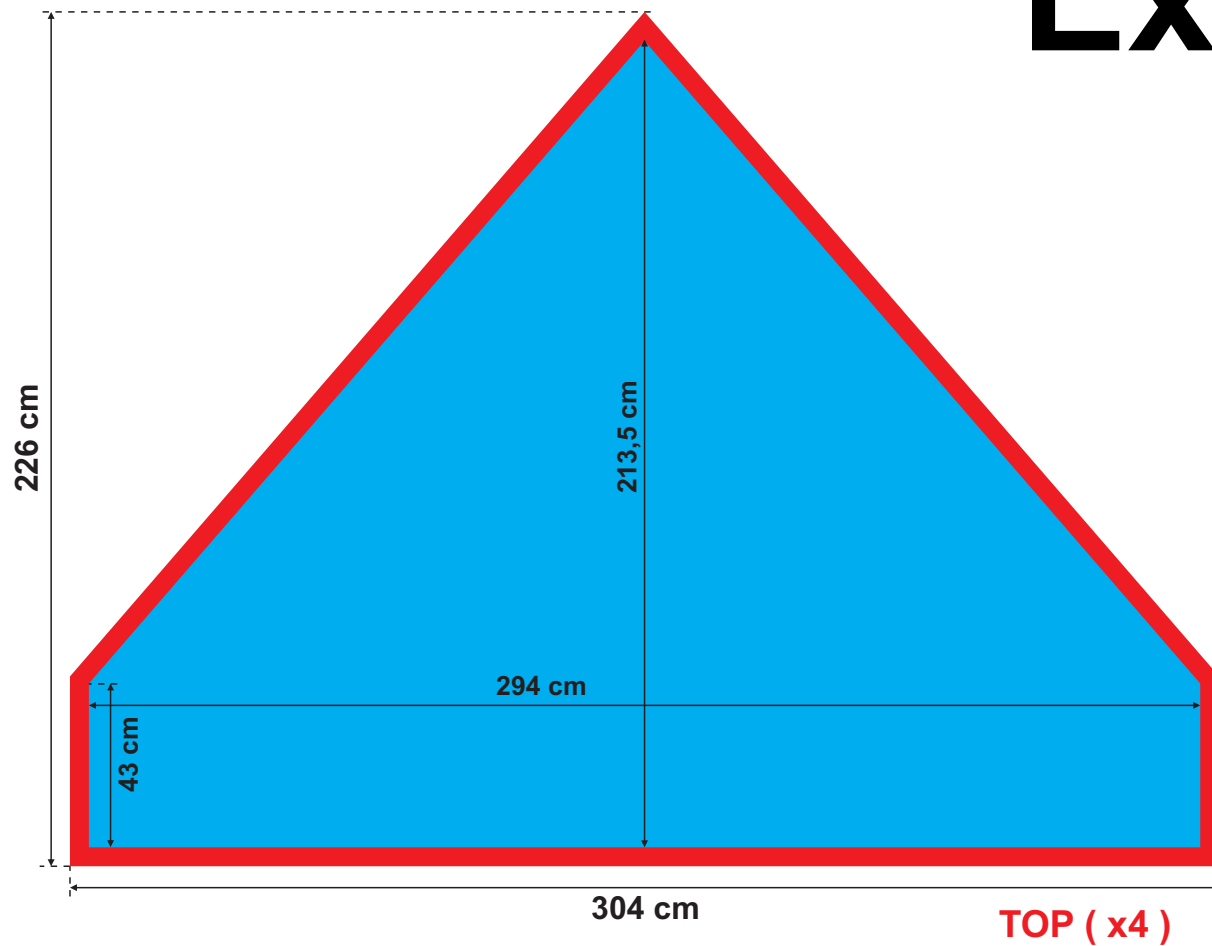

Expo Tent (textile)

The templates contain overlapping.

What do the particular colours mean:

-  main printing area of the Expo Tent
-  overlapping

Expo Tent (PVC)

TOP (x4)

SIDE WALL (x4)

The templates contain overlapping.

What do the particular colours mean:

-  main printing area of the Expo Tent
-  overlapping