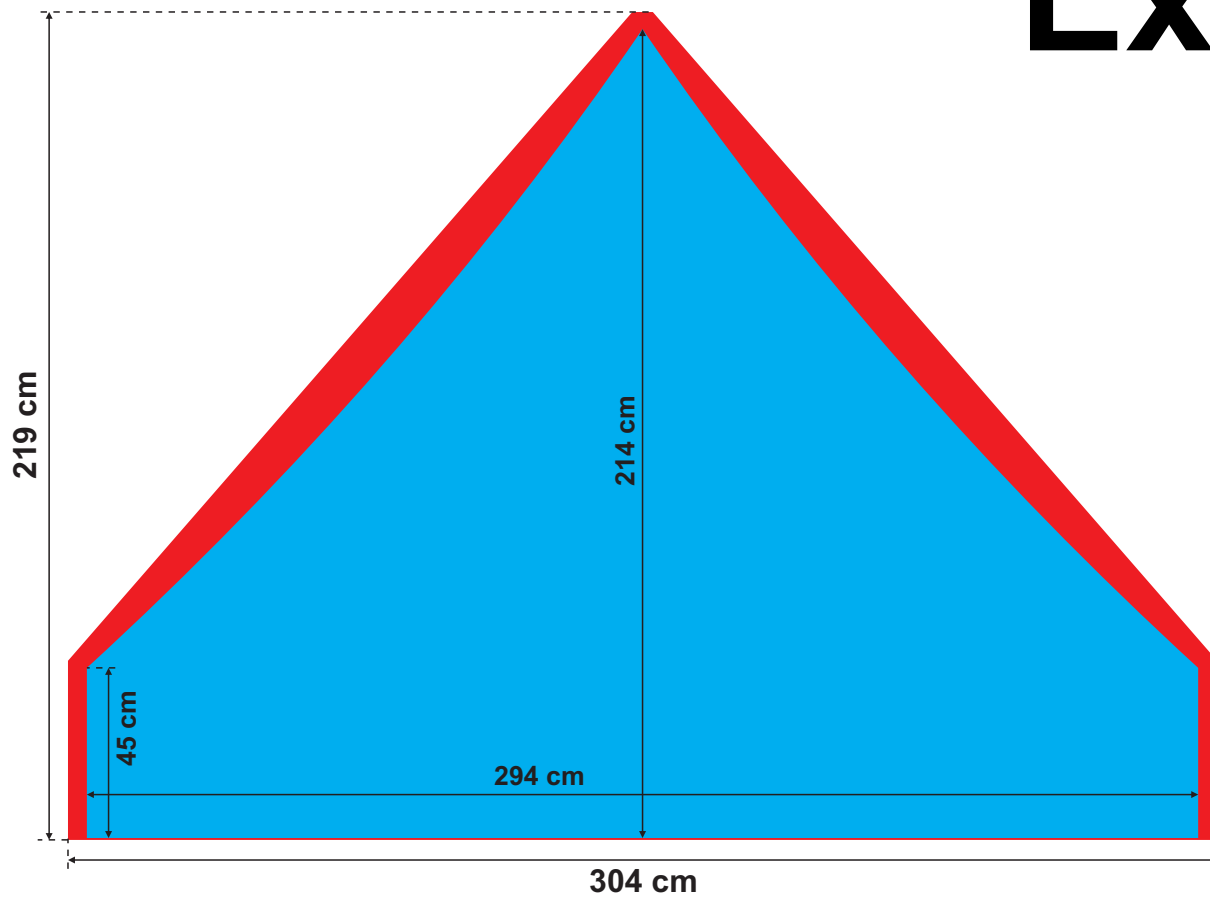

Expo Tent (textile)

The templates contain overlapping.

What do the particular colours mean:

-  main printing area of the Expo Tent
-  overlapping

Expo Tent (PVC)

TOP (x4)

SIDE WALL (x4)

The templates contain overlapping.

What do the particular colours mean:

-  main printing area of the Expo Tent
-  overlapping