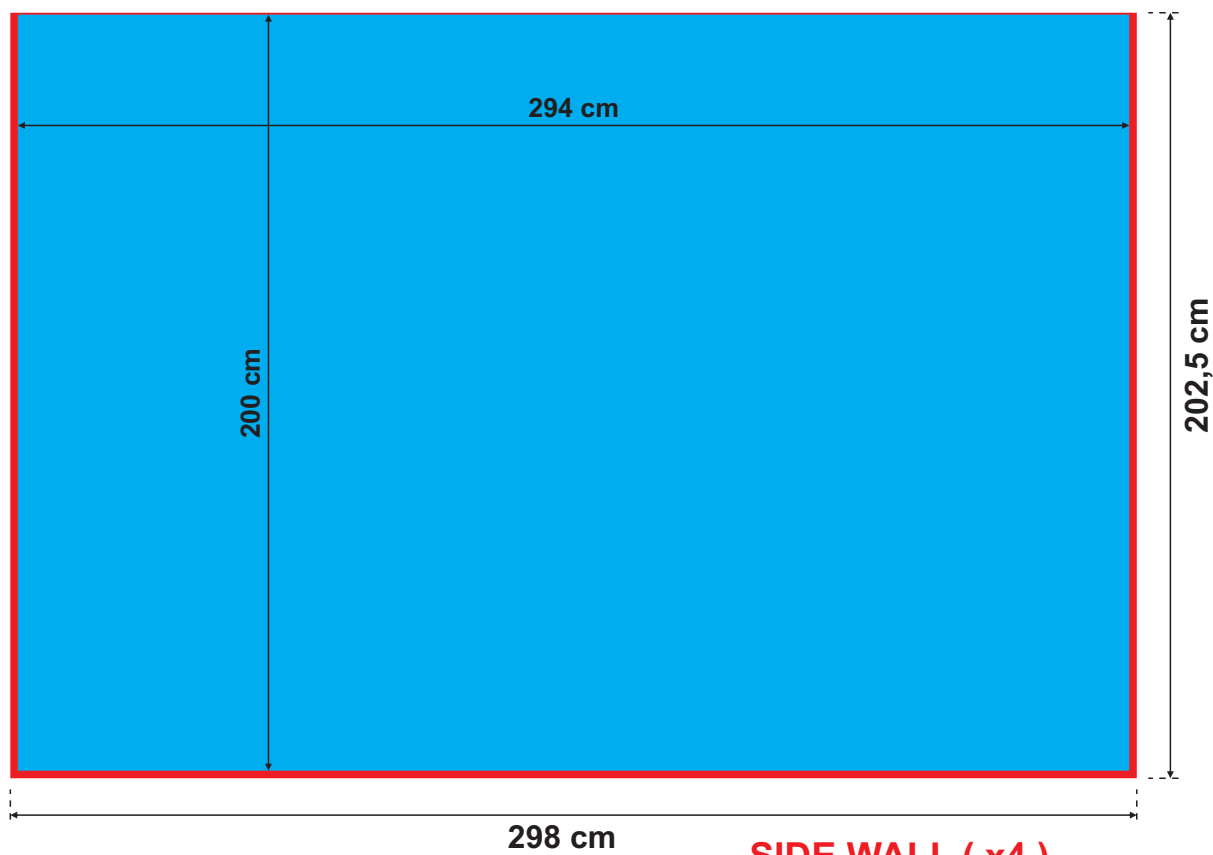

Expo Tent (textile)

The templates contain overlapping.

What do the particular colours mean:

-  main printing area of the Expo Tent
-  overlapping

Expo Tent (PVC)

TOP (x4)

SIDE WALL (x4)

The templates contain overlapping.

What do the particular colours mean:

-  main printing area of the Expo Tent
-  overlapping